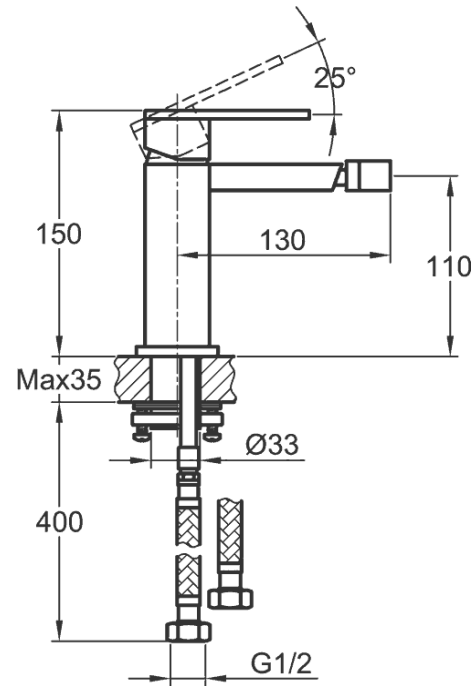

BLOQUE SINGLE LEVER BIDET MIXER

Category: taps
 Guarantee: 10 year
 Type: bidet mixers
 Weight: 2.79

Code:
 Range:
 Volume:

BQBID
 bloque
 0.01

Dimensions are in millimetres except thread sizes which are BSP imperial.

Flow Rates

Pressure (bar)	0.2	0.5	1.0	1.5	2.0	2.5	3.0	4.0	5.0	6.0
Rates	4	5.5	8	9	11	12	15	-	-	-

Flow rates are in litres per minute under factory conditions; actual rates will depend on the local installation.