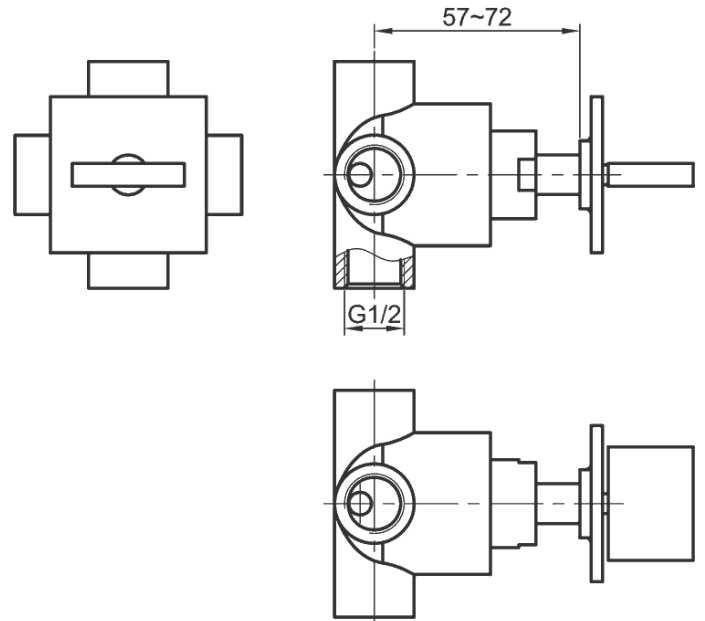

BLOQUE WALL 4 WAY DIVERTER WITH 3 OUTLETS

Category: showers
Guarantee: 10 year
Type: stop cocks and diverters
Weight: 0.72

Code:
Range:
Volume:

BQ4WDIV
bloque
0.00

Dimensions are in millimetres except thread sizes which are BSP imperial.